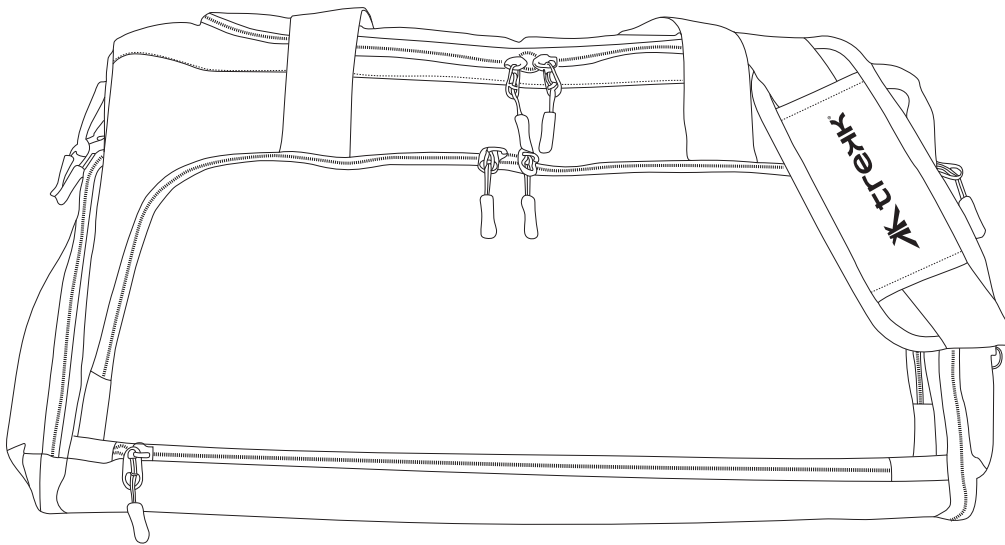

Product Art Template

Product: **TK1048 - Trekk S-Max Sportsbag**
Product Size: **515mm(w) x 270mm(h) x 280mm(d)**
Product Colour:
Decoration Size: **mm(w) x mm(h)**
Decoration Method:
Decoration Colour:

**Artwork
Approval**

Art Version: V1

Product Scale 25%

Front

Back

Notes:

Please check that all the details are correct before providing your approval with confirmed art version
Where the decoration method uses digital printing techniques colours are produced using CMYK equivalent.