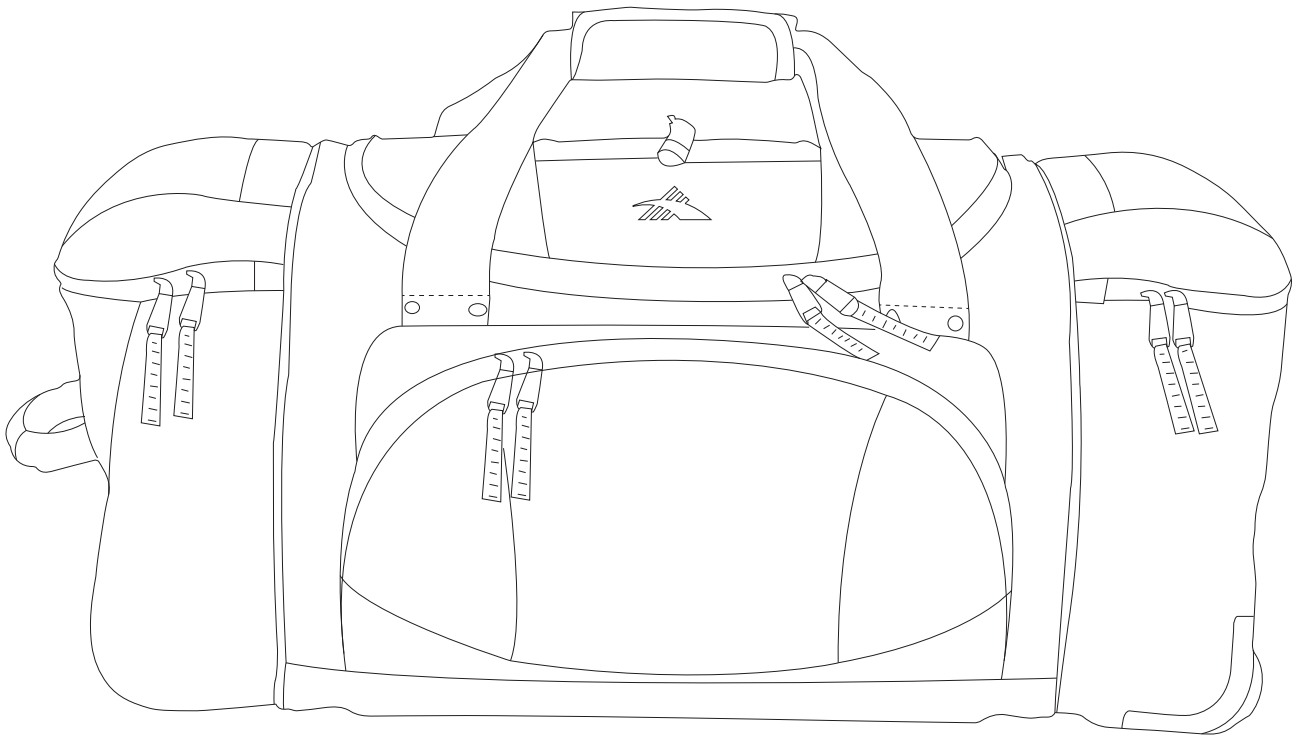

# Product Art Template

Product: **HS1012 - High Sierra 26 inch Wheeled  
Duffel Bag**

Product Size: **660mm(w) x 330mm(h) x 304mm(d)**

Product Colour:

Decoration Size: **mm(w) x mm(h)**

Decoration Method:

Decoration Colour:

**Artwork  
Approval**

Art Version: V1

**Product Scale 25%**

---

**Notes:**

Please check that all the details are correct before providing your approval with confirmed art version

Where the decoration method uses digital printing techniques colours are produced using CMYK equivalent.