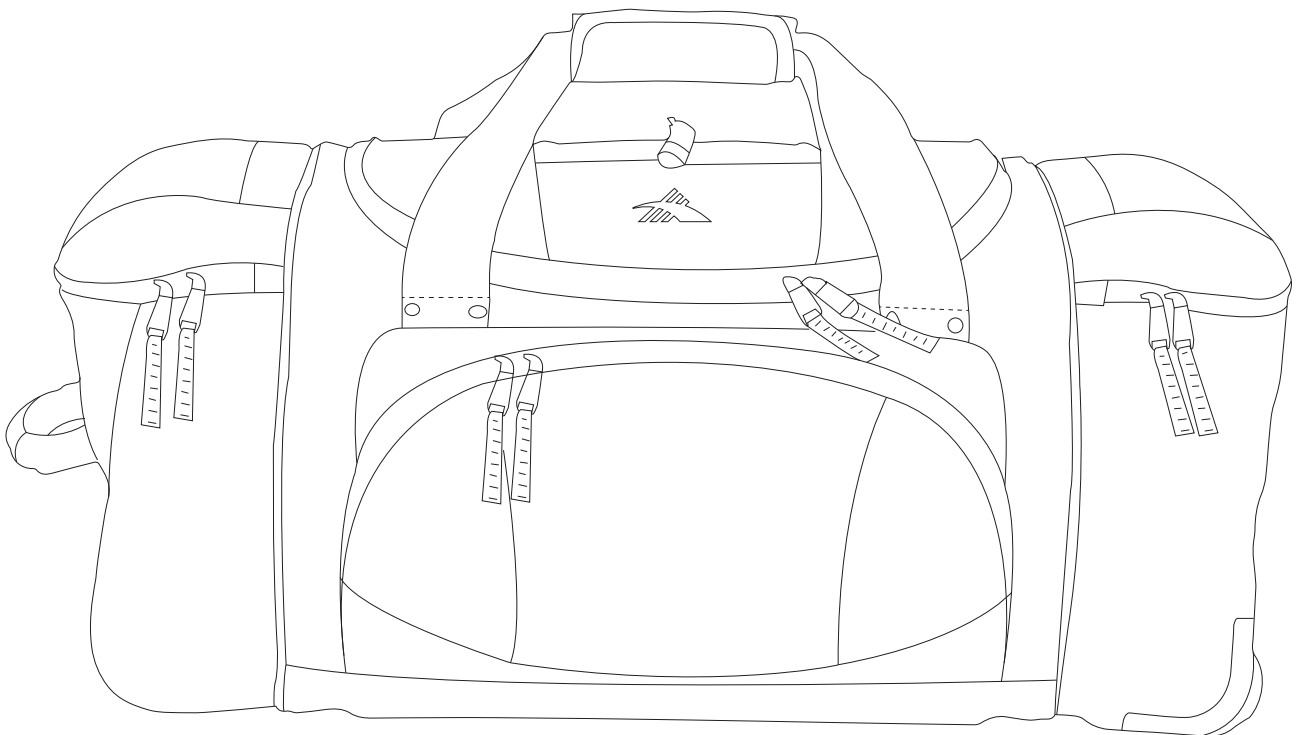

Product Art Template

Product: **HS1012 - High Sierra 26 inch Wheeled
Duffel Bag**

Product Size: **660mm(w) x 330mm(h) x 304mm(d)**

Product Colour:

Decoration Size: **mm(w) x mm(h)**

Decoration Method:

Decoration Colour:

**Artwork
Approval**

Art Version: V1

Product Scale 25%

Notes:

Please check that all the details are correct before providing your approval with confirmed art version

Where the decoration method uses digital printing techniques colours are produced using CMYK equivalent.