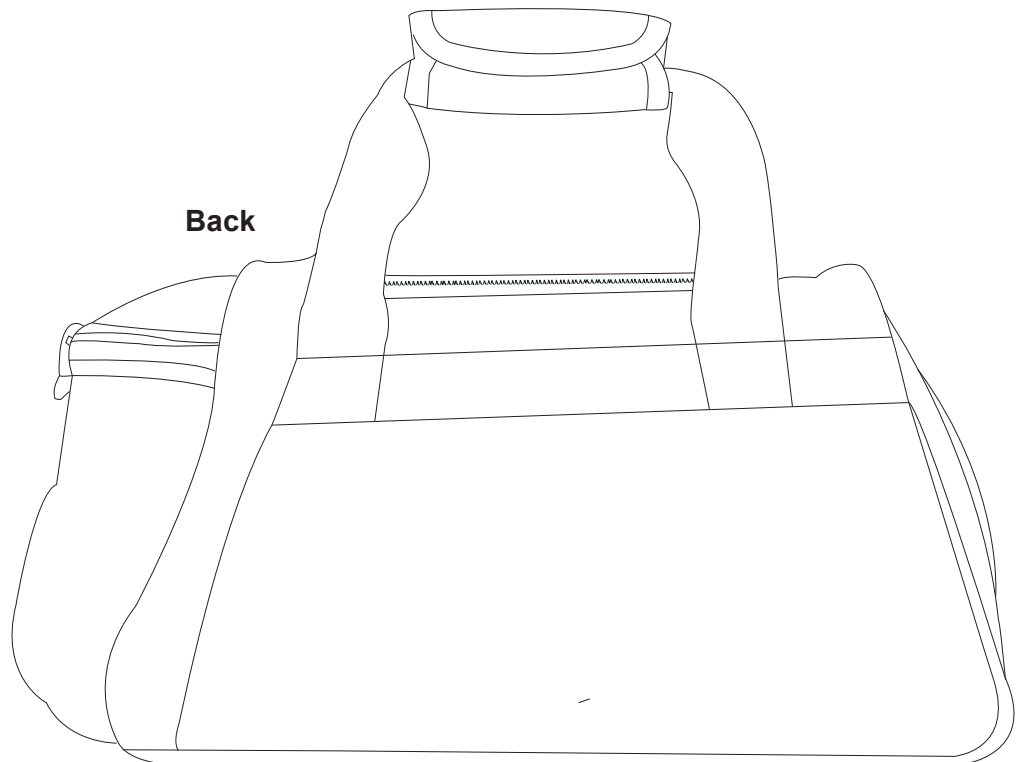

# Product Art Template

Product: **HS1007 - High Sierra 22" Switch Blade Sport Duffel Bag**

Product Size: **558mm(w) x 266mm(h) x 254mm(d)**

Product Colour:

Decoration Size: **mm(w) x mm(h)**

Decoration Method:

Decoration Colour:

**Artwork Approval**

Art Version: V1

**Product Scale 25%**

**Front**

**Back**

**Notes:**

Please check that all the details are correct before providing your approval with confirmed art version