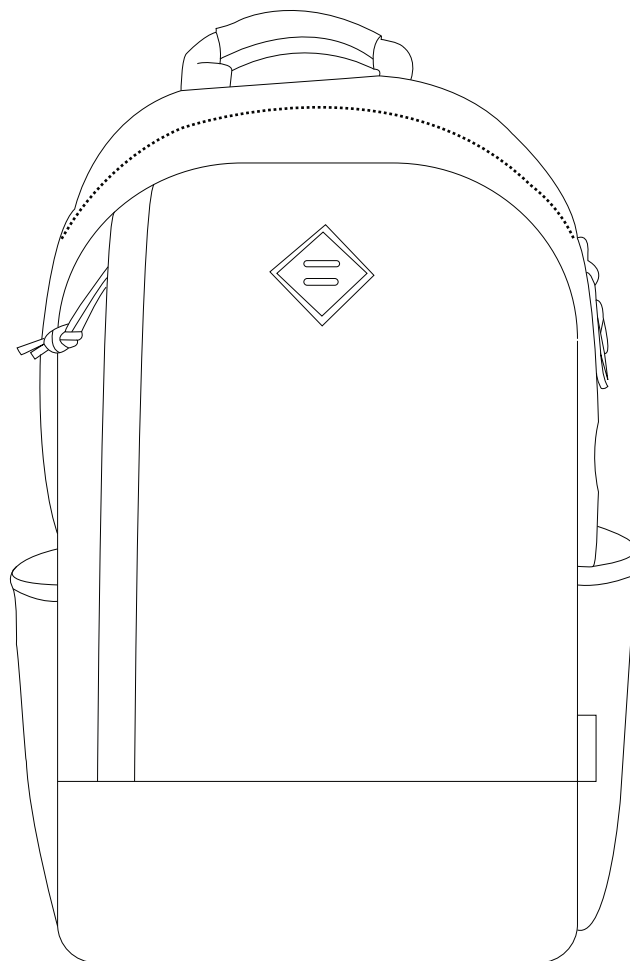

Product Art Template

Product: **FC1007 - Field & Co. Woodland 15"
Computer Backpack**

Product Size: **280mm(w) x 470mm(h) x 114mm(d)**

Product Colour:

Decoration Size: **mm(w) x mm(h)**

Decoration Method:

Decoration Colour:

**Artwork
Approval**

Art Version: V1

Product Scale 25%

Notes:

Please check that all the details are correct before providing your approval with confirmed art version

Where the decoration method uses digital printing techniques colours are produced using CMYK equivalent.