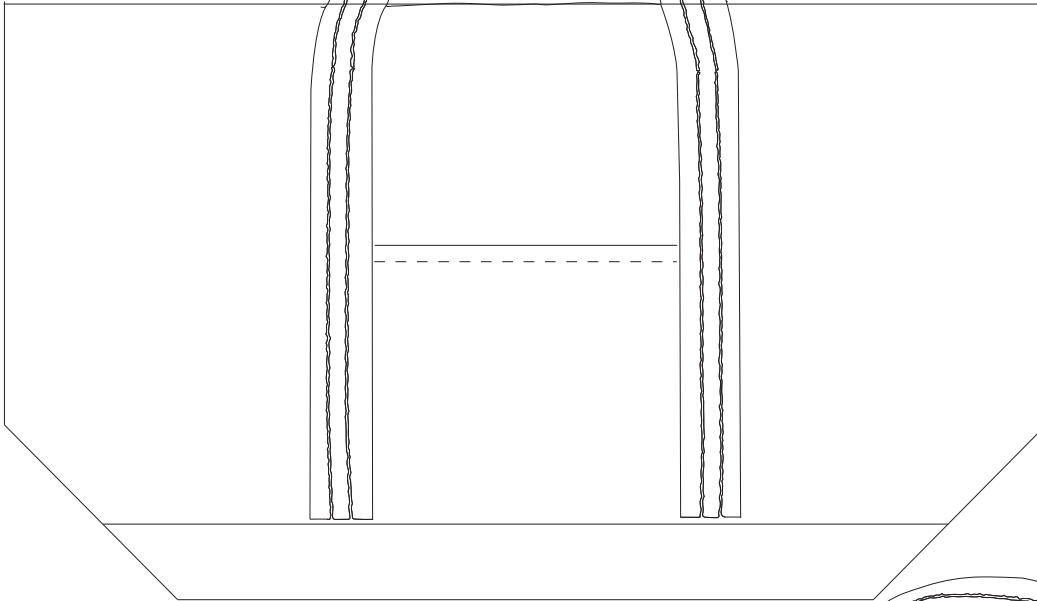

# Product Art Template

Product: **5182 - Top Sail 12oz Cotton Canvas Duffel**

Product Size: **457mm(w) x 330mm(h) x 254mm(d)**

Product Colour:

Decoration Size: **mm(w) x mm(h)**

Decoration Method:

Decoration Colour:

**Artwork Approval**

Art Version: V1

**Product Scale 20%**

**Front (shown flat)**

**Back**

**Notes:**

Please check that all the details are correct before providing your approval with confirmed art version

Where the decoration method uses digital printing techniques colours are produced using CMYK equivalent.