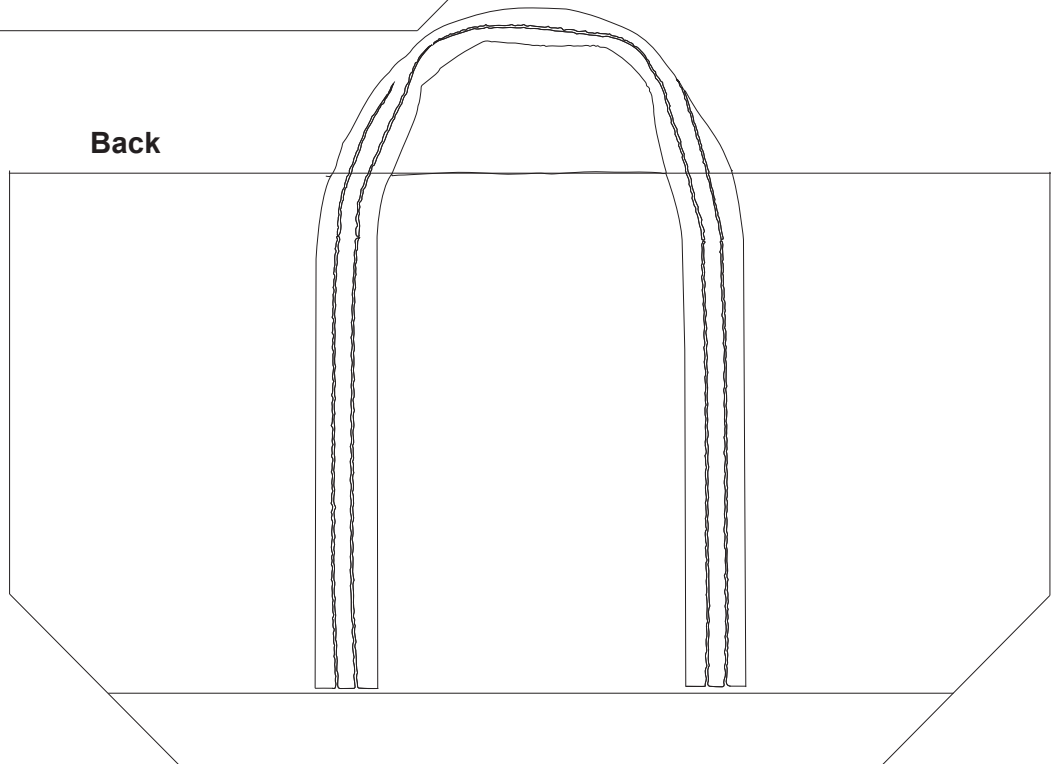

# Product Art Template

Product: **5182 - Top Sail 12oz Cotton Canvas Duffel**

Product Size: **457mm(w) x 330mm(h) x 254mm(d)**

Product Colour:

Decoration Size: **mm(w) x mm(h)**

Decoration Method:

Decoration Colour:

**Artwork Approval**

Art Version: V1

**Product Scale 20%**

**Front (shown flat)**

**Back**

**Notes:**

Please check that all the details are correct before providing your approval with confirmed art version

Where the decoration method uses digital printing techniques colours are produced using CMYK equivalent.