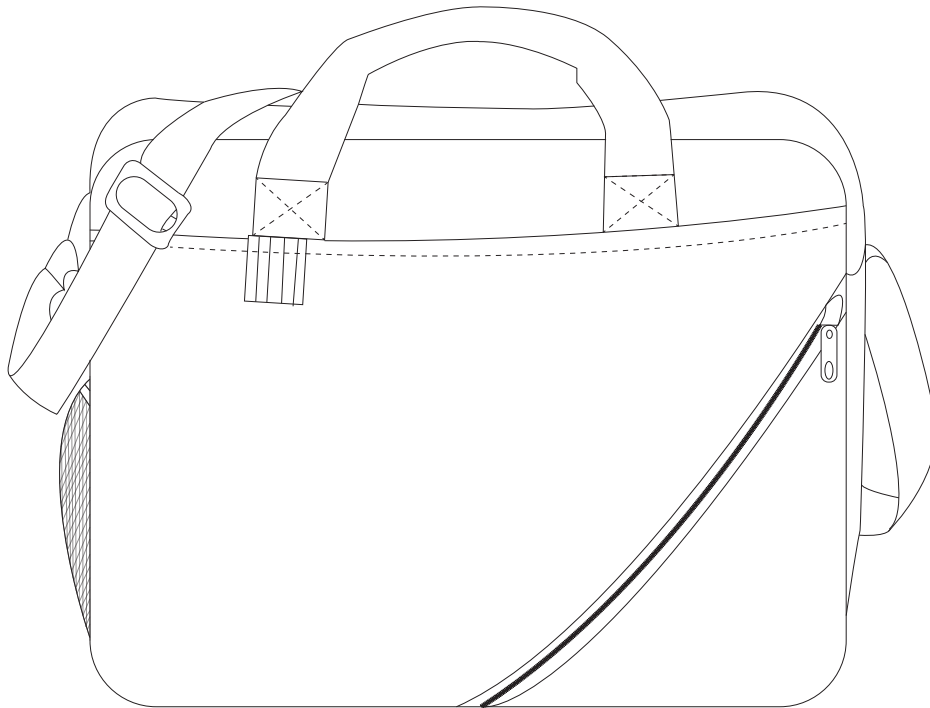

Product Art Template

Product: **5168 - Corner Pocket Con Briefcase**
Product Size: **405mm(w) x 290mm(h) x 75mm(d)**
Product Colour:
Decoration Size: **mm(w) x mm(h)**
Decoration Method:
Decoration Colour:

**Artwork
Approval**

Art Version: V1

Product Scale 25%

Notes:

Please check that all the details are correct before providing your approval with confirmed art version
Where the decoration method uses digital printing techniques colours are produced using CMYK equivalent.