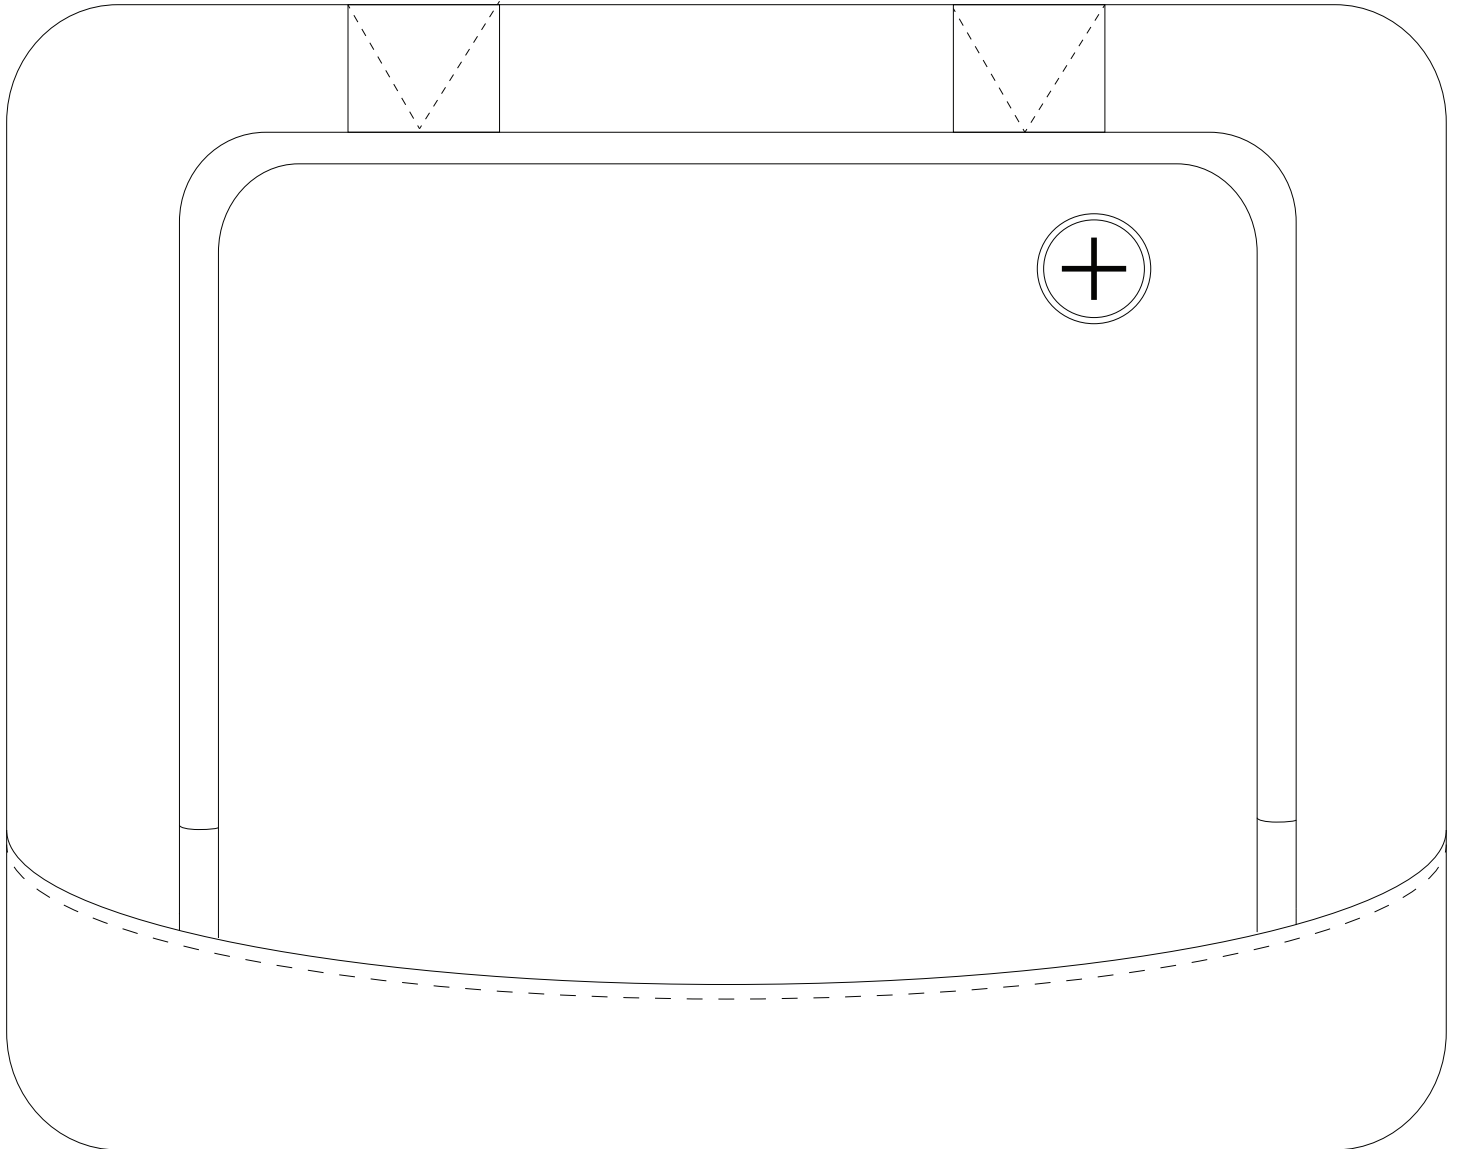

Product Art Template

Product: **5157 - Barracuda Business Briefcase**
Product Size: **381mm(w) x 304mm(h) x 114mm(d)**
Product Colour:
Decoration Size: **mm(w) x mm(h)**
Decoration Method:
Decoration Colour:

Artwork Approval

Art Version: V1

Product Scale 50%

Notes:

Please check that all the details are correct before providing your approval with confirmed art version
Where the decoration method uses digital printing techniques colours are produced using CMYK equivalent.