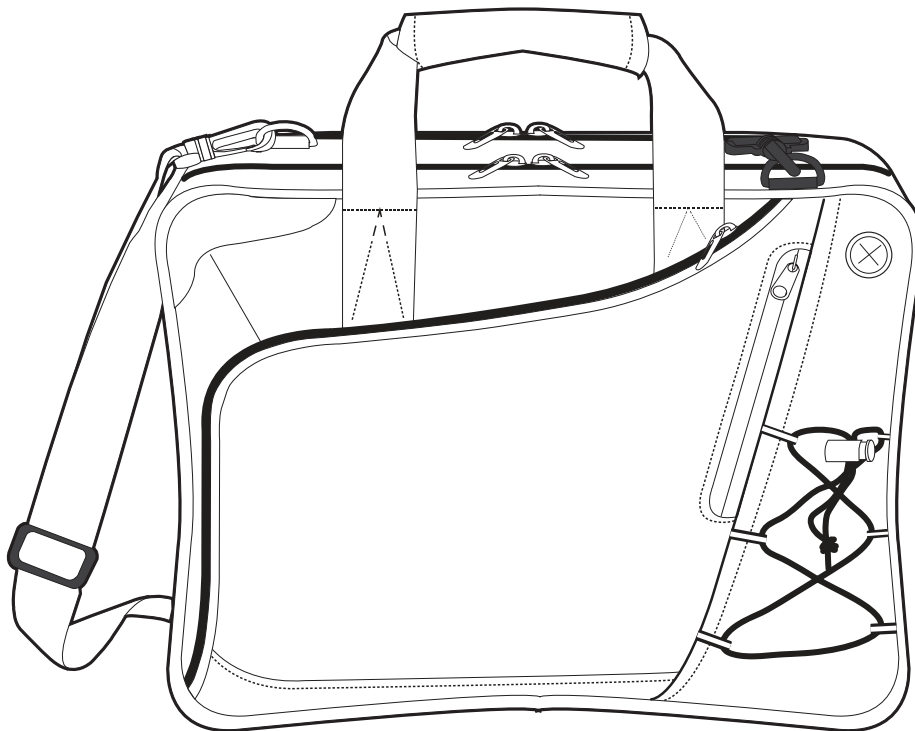

Product Art Template

Product: **5143 - Summit Checkpoint-Friendly
Computer-Case**

Product Size: **390mm(w) x 300mm(h) x 100mm(d)**

Product Colour:

Decoration Size: **mm(w) x mm(h)**

Decoration Method:

Decoration Colour:

**Artwork
Approval**

Art Version: V1

Product Scale 25%

Notes:

Please check that all the details are correct before providing your approval with confirmed art version

Where the decoration method uses digital printing techniques colours are produced using CMYK equivalent.