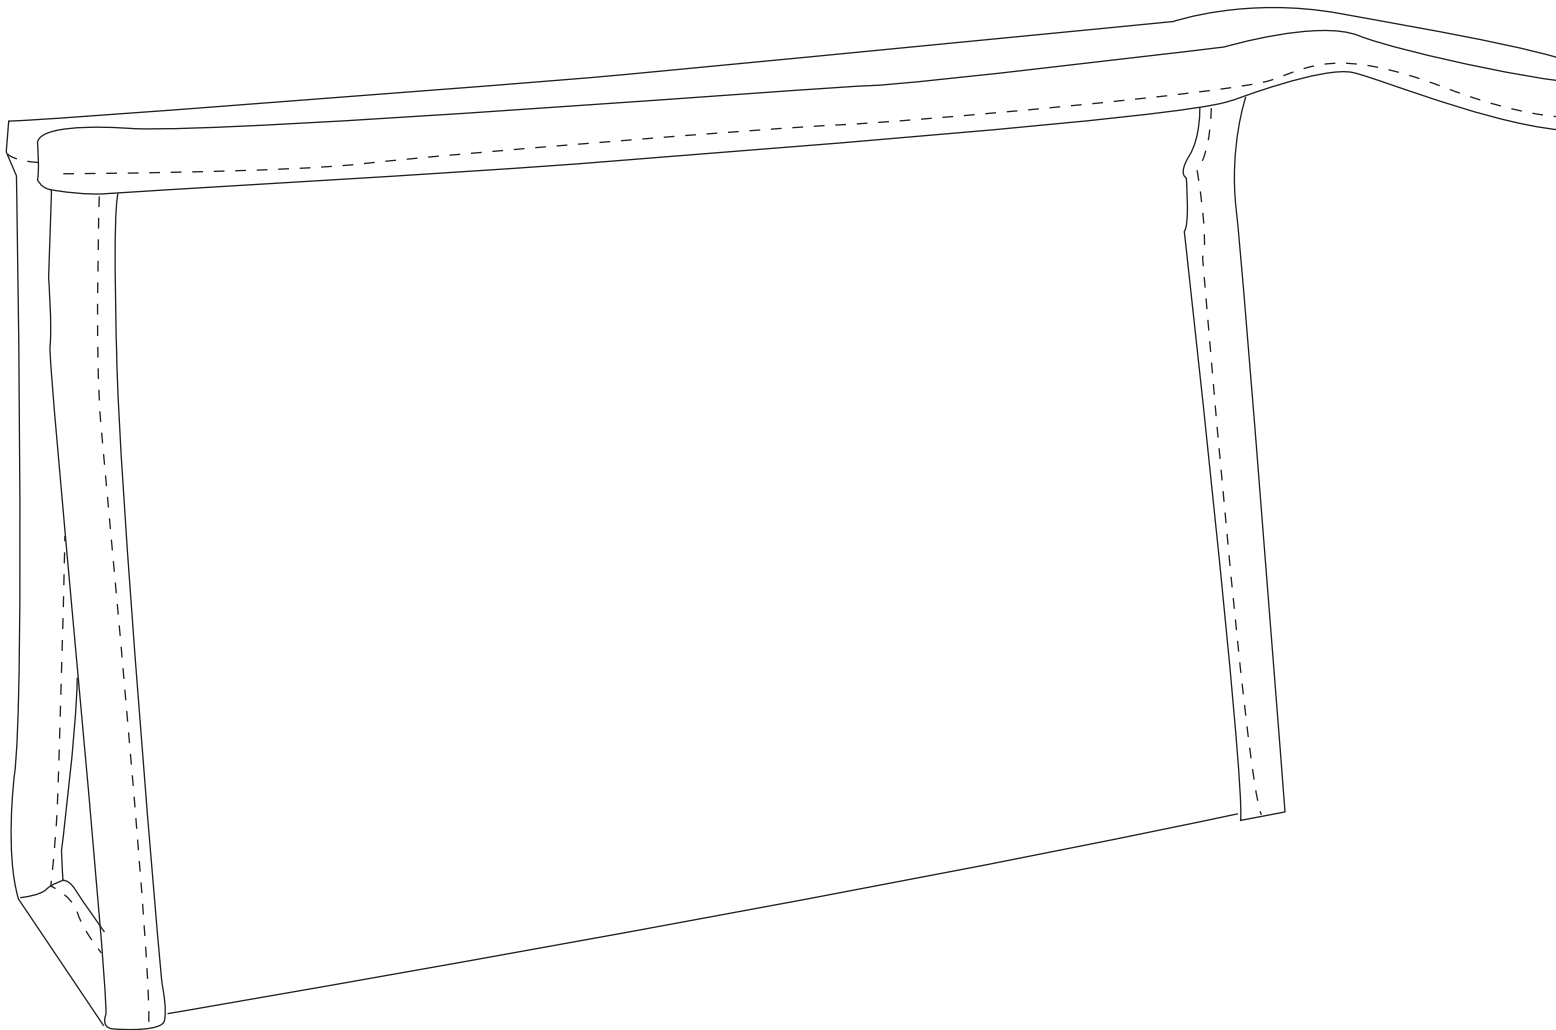

# Product Art Template

Product: **SM-9487 - Claro Travel Bag**

Product Size: **161mm(w) x 102mm(h)**

Product Colour:

Decoration Size: **mm(w) x mm(h)**

Decoration Method:

Decoration Colour:

**Artwork  
Approval**

Art Version: V1

**Product Scale 100%**

---

**Notes:**

Please check that all the details are correct before providing your approval with confirmed art version

Where the decoration method uses digital printing techniques colours are produced using CMYK equivalent.