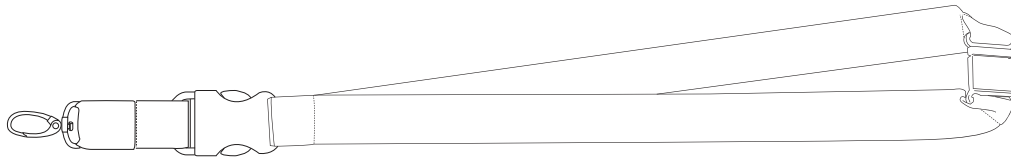

Product Art Template

Product: **SM-2430 - Hang In There Lanyard**
Product Size: **25mm(w) x 381mm(h)**
Product Colour:
Decoration Size: **mm(w) x mm(h)**
Decoration Method:
Decoration Colour:

Artwork Approval

Art Version: V1

Product Scale 25%

Notes:

Please check that all the details are correct before providing your approval with confirmed art version
Where the decoration method uses digital printing techniques colours are produced using CMYK equivalent.