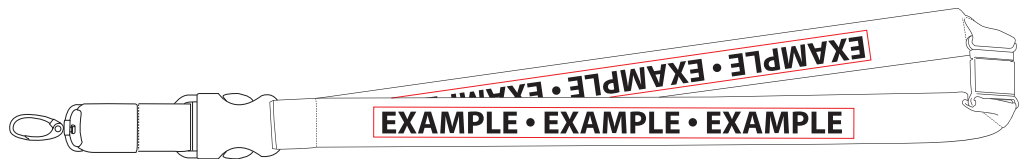

Product Art Template

Product: **SM-2430 - Hang In There Lanyard**
Product Size: **25mm(w) x 381mm(h)**
Product Colour:
Decoration Size: **mm(w) x mm(h)**
Decoration Method:
Decoration Colour:

Artwork Approval

Art Version: V1

Product Scale 25%

Notes:

Please check that all the details are correct before providing your approval with confirmed art version
Where the decoration method uses digital printing techniques colours are produced using CMYK equivalent.